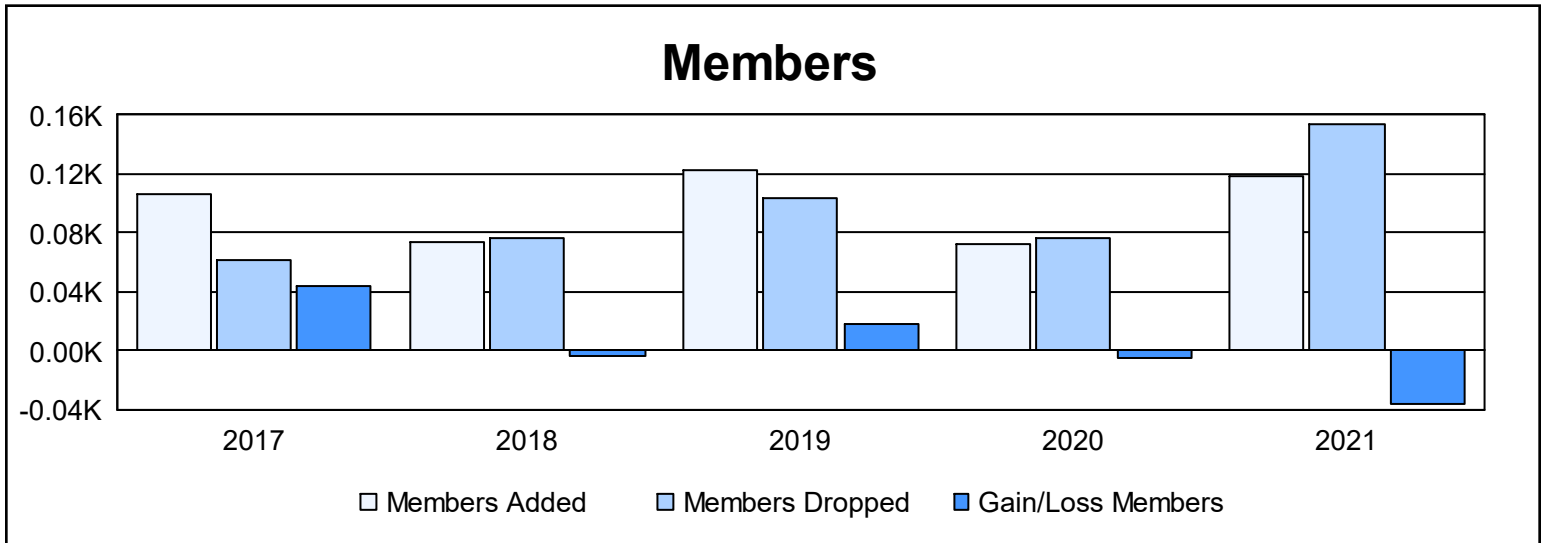

Year	New Clubs	Dropped Clubs	Gain/ Loss Clubs	New Members	Charter Members	Reinstate Members	Transfer Members	Total Member Added	Total Members Dropped	Gain/ Loss Members
2016-2017	0	0	0	98	1	2	5	106	62	44
2017-2018	1	0	1	48	26	0	0	74	77	-3
2018-2019	1	0	1	90	26	2	4	122	104	18
2019-2020	0	0	0	70	1	0	1	72	77	-5
2020-2021	0	0	0	30	10	78	0	118	154	-36
<b>Average</b>	<b>0</b>	<b>0</b>	<b>0</b>	<b>67</b>	<b>13</b>	<b>16</b>	<b>2</b>	<b>98</b>	<b>95</b>	<b>4</b>

### Membership Composition June 2021 Cumulative