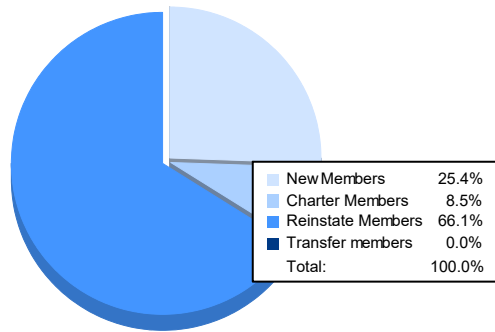

Year	New Clubs	Dropped Clubs	Gain/ Loss Clubs	New Members	Charter Members	Reinstate Members	Transfer Members	Total Member Added	Total Members Dropped	Gain/ Loss Members
2016-2017	0	0	0	98	1	2	5	106	62	44
2017-2018	1	0	1	48	26	0	0	74	77	-3
2018-2019	1	0	1	90	26	2	4	122	104	18
2019-2020	0	0	0	70	1	0	1	72	77	-5
2020-2021	0	0	0	30	10	78	0	118	154	-36
<b>Average</b>	<b>0</b>	<b>0</b>	<b>0</b>	<b>67</b>	<b>13</b>	<b>16</b>	<b>2</b>	<b>98</b>	<b>95</b>	<b>4</b>

### Membership Composition June 2021 Cumulative

### Gender Composition June 2021 Cumulative