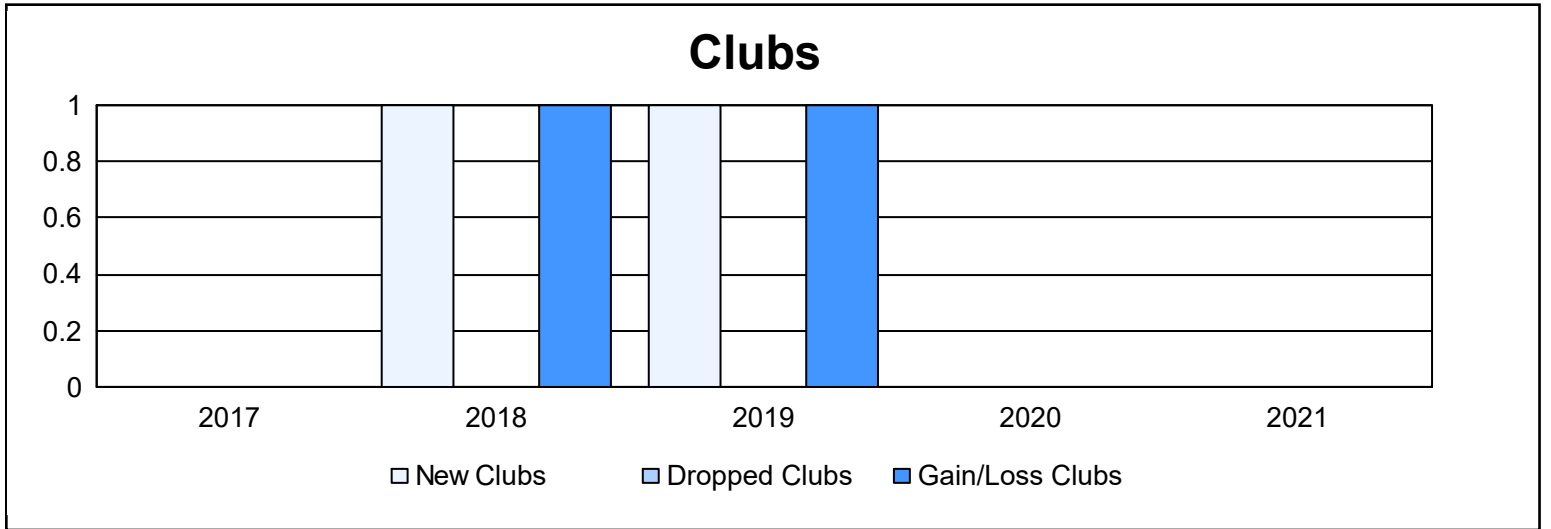

Year	New Clubs	Dropped Clubs	Gain/ Loss Clubs	New Members	Charter Members	Reinstate Members	Transfer Members	Total Member Added	Total Members Dropped	Gain/ Loss Members
2016-2017	0	0	0	98	1	2	5	106	62	44
2017-2018	1	0	1	48	26	0	0	74	77	-3
2018-2019	1	0	1	90	26	2	4	122	104	18
2019-2020	0	0	0	70	1	0	1	72	77	-5
2020-2021	0	0	0	30	10	78	0	118	154	-36
<b>Average</b>	<b>0</b>	<b>0</b>	<b>0</b>	<b>67</b>	<b>13</b>	<b>16</b>	<b>2</b>	<b>98</b>	<b>95</b>	<b>4</b>

### Membership Composition June 2021 Cumulative